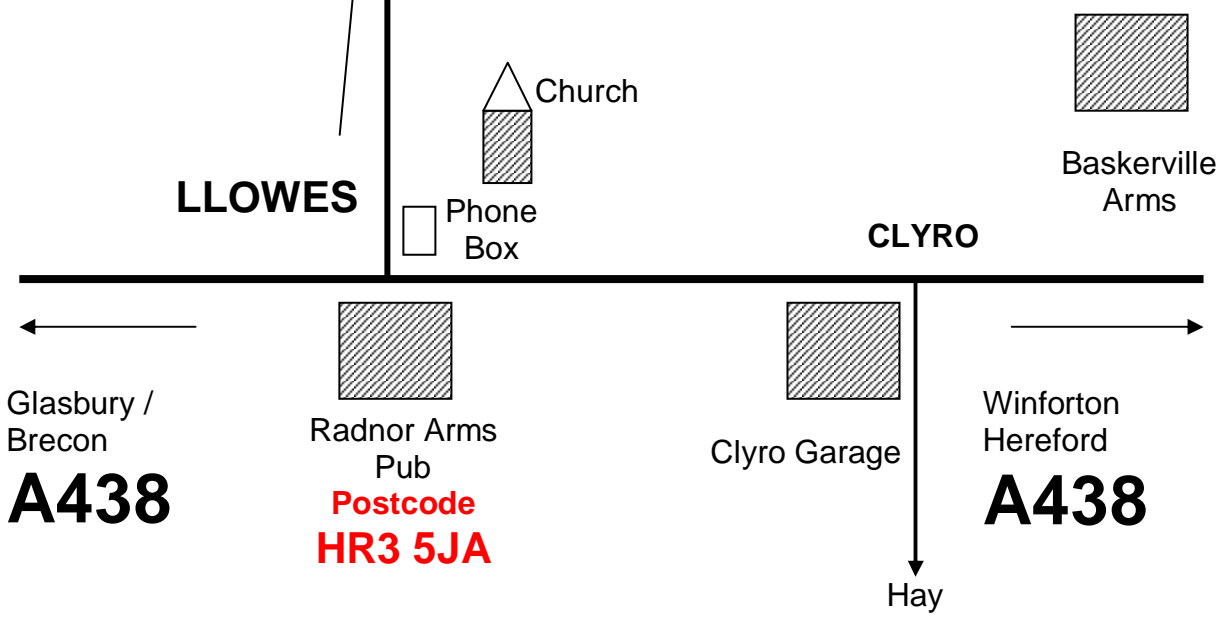

**TO HQ
TRADE AND
ORGANSERS
VEHICLES
ONLY**

Approx 2 miles

**GOGIA
FARM
CAR
PARK**

Approx
1.5 mile

Approx
1.5 mile

**RUNNERS
TURN
RIGHT
HERE TO
CAR PARK**

Approx
1 mile

There will be yellow signs from the A438 at Llowes. The road is narrow and twisty, please take care. Arrows and marshals will direct you to the car park. Please follow the signs and the marshals directions. Thank you.

LLOWES

CLYRO

Glasbury / Brecon
A438

Winforton Hereford
A438

Hay