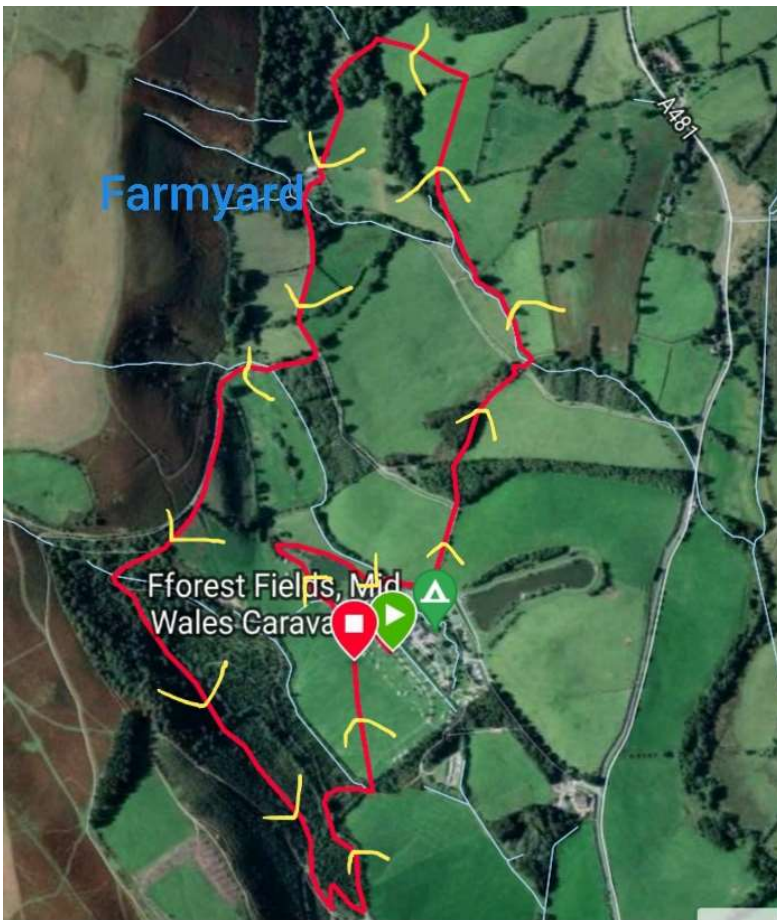

Herefordshire & Borders Cross Country League 2021/22

Fforest Fields, 10th October 2021, 11am start

Location.

Fforest Fields Caravan Site,
Hundred House
Builth Wells
LD1 5RT

Parking.

Car parking will be in the main camping field and marshals will direct you on arrival.

Course.

The course is approx 2.7 miles. The juniors will do one lap and the seniors will do 2 laps. It will be a mass start for all with the start and finish in the same location.

Contact.

Jo Rees: 07580 322703

Race licence number: EAST R.A.C.CC-05